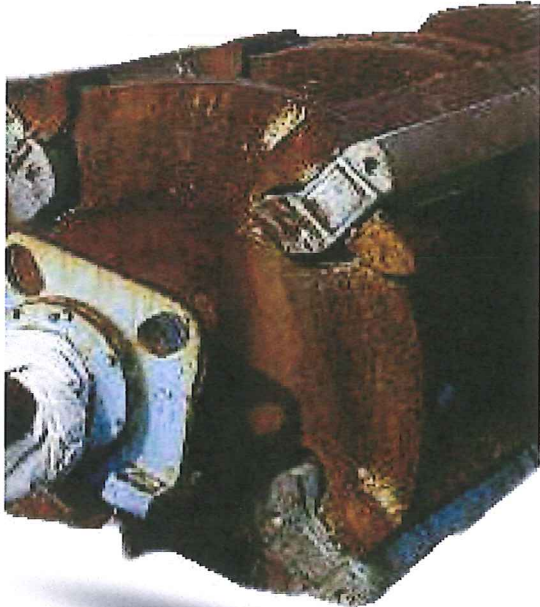

## (RRP)

- Replacement rotor Assemblies - for Eagle, Sandvik, Kleemann, Hazemag, Metso, Terex Finlay - Cedarapids - Pegson, Universal, Stedman, Astec -KPI-JCI - Telsmith, Weir/Trio, Lippmann - Kurtz Impact crushers, and many more.